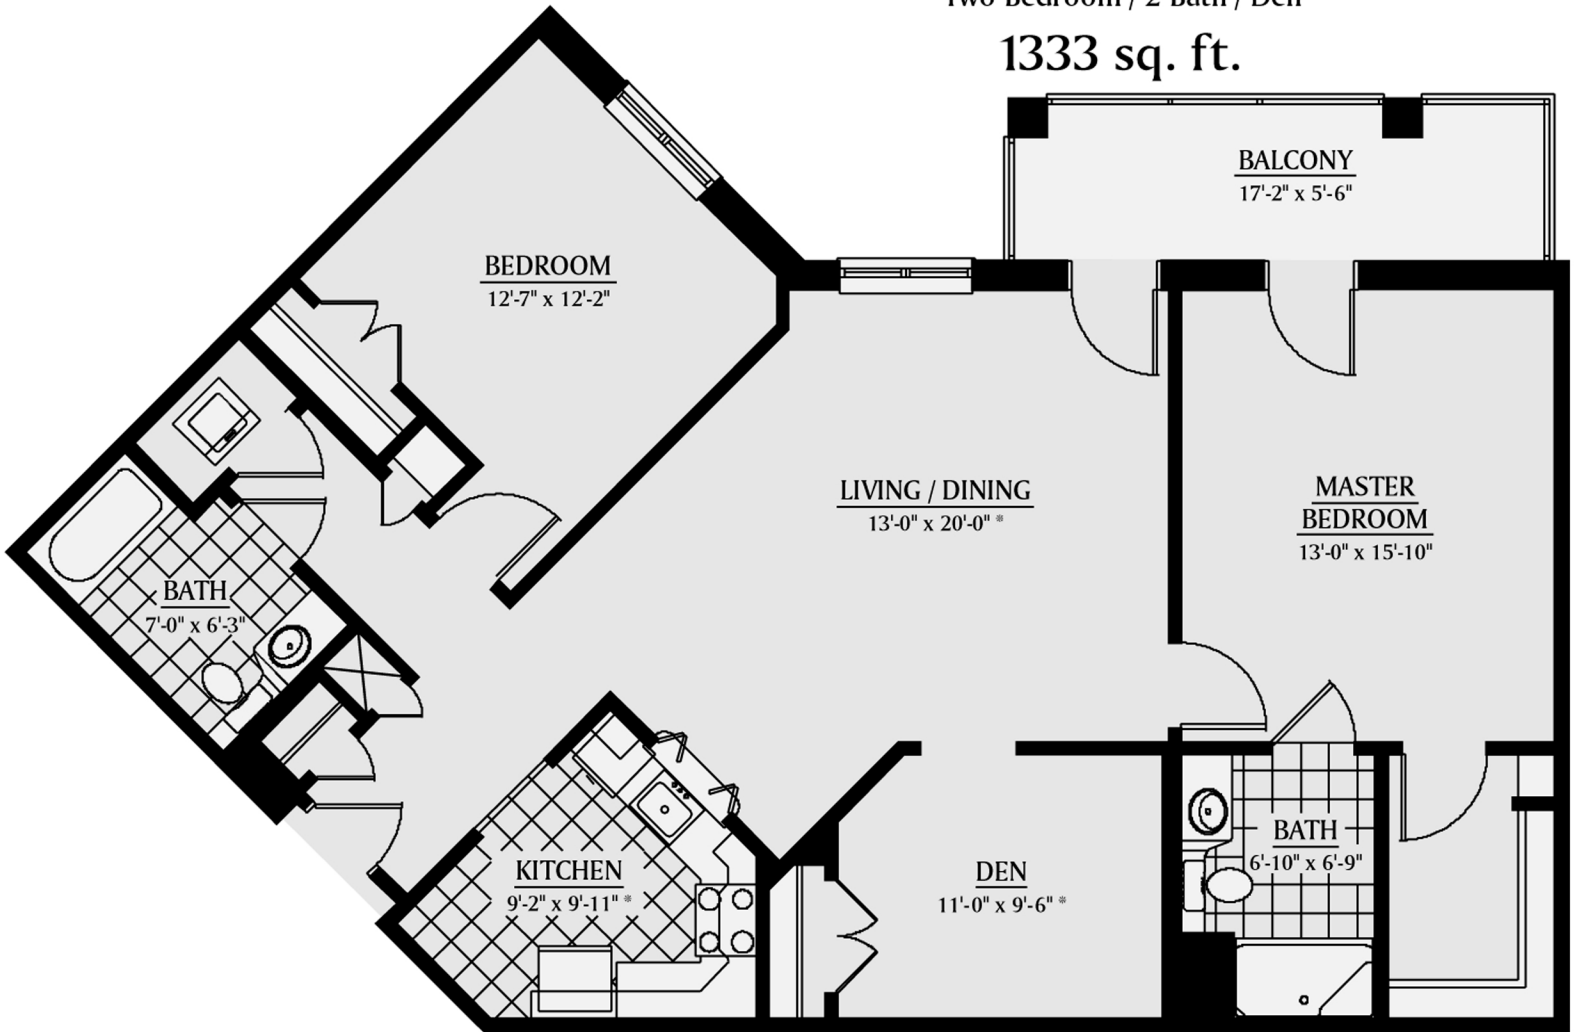

AZALEA

Two Bedroom / 2 Bath / Den

1333 sq. ft.

* Irregular Shaped Room Dimensions Are Approximate. **Balcony Size Varies By Apartment Level.